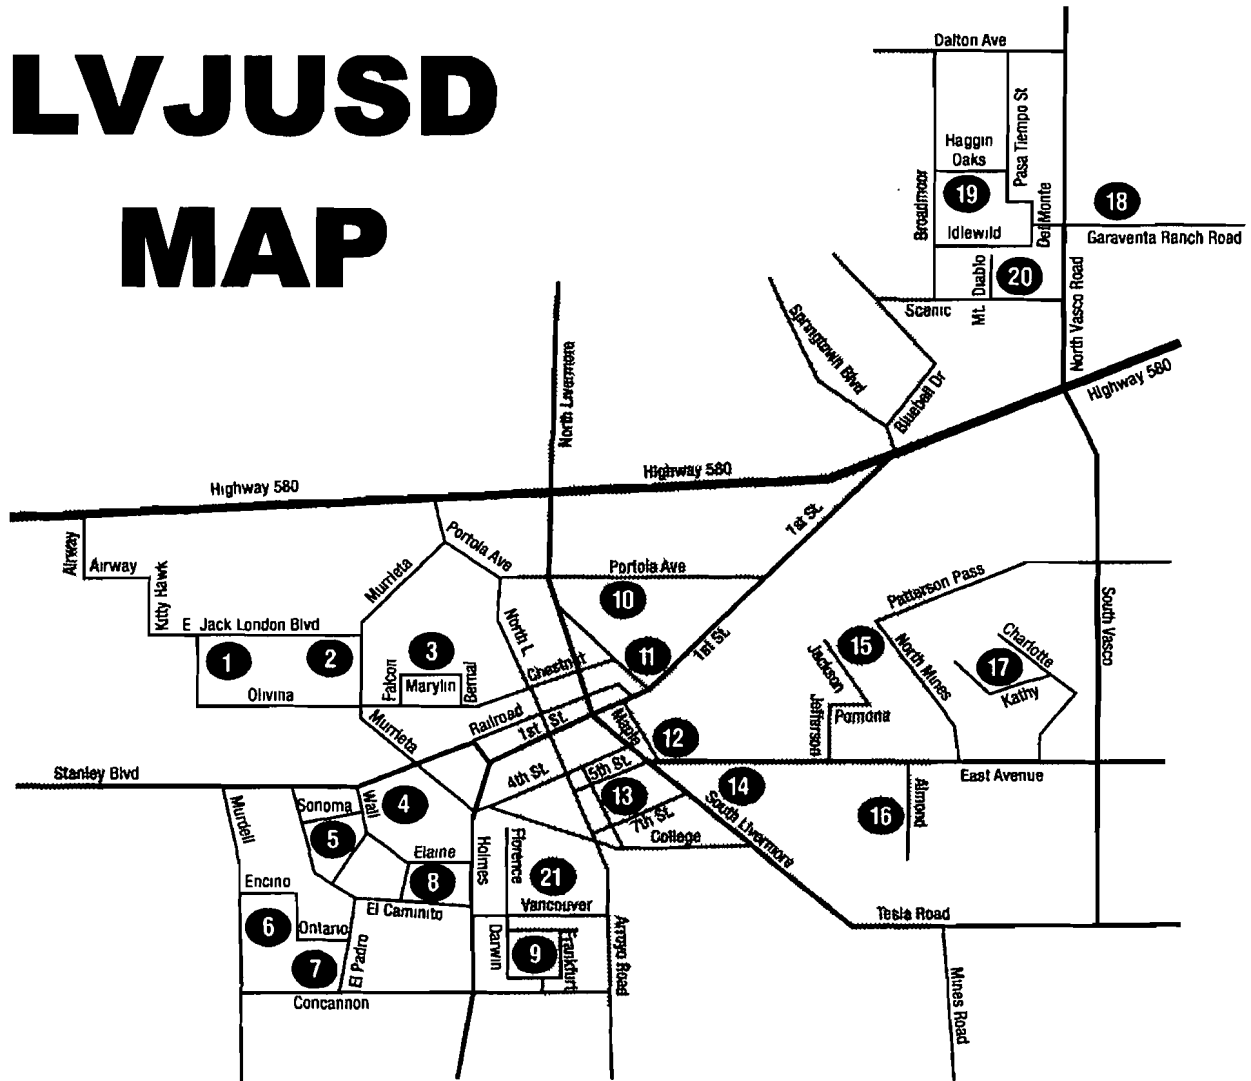

LVJUSD MAP

SCHOOLS

LOCATION

PHONE

ELEMENTARY SCHOOLS

18	ALTAMONT CREEK	6500 Garaventa Ranch Road	454-5575
17	ARROYO SECO	5280 Irene Way	606-4700
20	CROCE, LEO	5650 Scenic Avenue	606-4706
15	JACKSON AVENUE	554 Jackson Avenue	606-4717
3	MARYLIN AVENUE	800 Marilyn Avenue	606-4724
8	MICHELL, JOE	1001 Elaine Avenue	606-4738
10	PORTOLA, DON GASPAR de	2451 Portola Avenue	606-4743
1	RANCHO LAS POSITAS	401 East Jack London Bl.	606-4748
6	SMITH, EMMA C.	391 Ontario Drive	606-4750
9	SUNSET	1671 Frankfurt Way	454-5625
16	VINEYARD Independent Study	1401 Almond Avenue	606-4740

MIDDLE SCHOOLS

19	CHRISTENSEN	5757 Haggin Oaks Avenue	606-4702
14	EAST AVENUE	3951 East Avenue	606-4711
11	JUNCTION AVENUE	298 Junction Avenue	606-4720
7	MENDENHALL	1701 El Padro Drive	606-4731

HIGH SCHOOLS

13	DEL VALLE Continuation	2253 Fifth Street	606-4709
4	GRANADA	400 Wall Street	606-4800
12	LIVERMORE	600 Maple Street	606-4812
13	PHOENIX Continuation	2253 Fifth Street	606-4709
16	VINEYARD Independent Study	1401 Almond Avenue	606-4756
16	LIVERMORE ADULT COMMUNITY EDUCATION	1401 Almond Avenue	606-4722
2	EDUCATION CENTER	685 East Jack London Bl.	606-3200
21	FACILITES MANAGEMENT	1040 Florence Road	606-3235